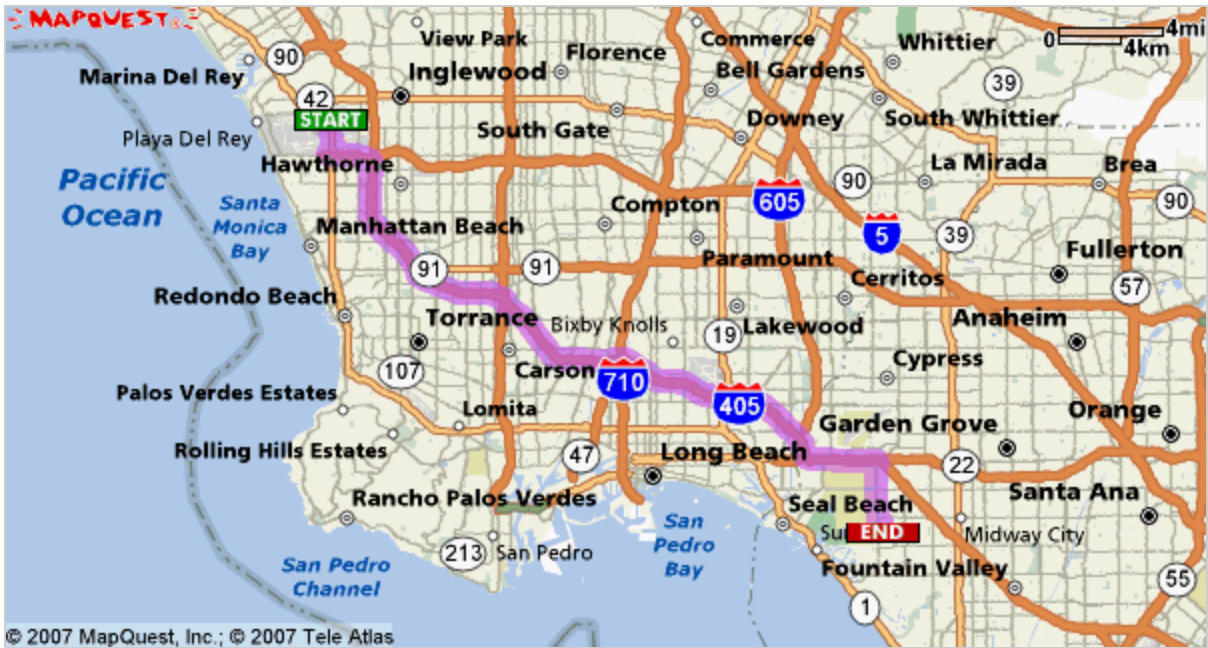

Start: **Los Angeles International Airport (LAX):** 310-646-5252
1 World Way, Los Angeles, CA 90045, US

End: **5191 Oceanus Dr**
Huntington Beach, CA 92649-1026, US

Notes:

SAFE DRIVERS
SAVE MORE
ON AUTO INSURANCE.

You could save
up to **\$559!**

Visit **AAA.com**

Directions	Distance
Total Est. Time: 33 minutes Total Est. Distance: 29.57 miles	
 1: Start out going EAST on WORLD WAY / CENTER WAY.	<0.1 miles
 2: Merge onto S SEPULVEDA BLVD / CA-1 S toward I-105.	0.7 miles
 3: Take the IMPERIAL HWY WEST / I-105 E ramp toward IMPERIAL TERMINAL.	0.1 miles
 4: Merge onto I-105 E toward NORWALK.	1.2 miles
 5: Merge onto I-405 S toward LONG BEACH.	24.3 miles
 6: Take CA-22 E toward GARDEN GROVE.	0.3 miles
 7: Take the exit toward BOLSA CHICA ROAD.	0.3 miles
 8: Merge onto VALLEY VIEW ST.	<0.1 miles
 9: VALLEY VIEW ST becomes BOLSA CHICA RD.	1.8 miles
 10: BOLSA CHICA RD becomes BOLSA CHICA ST.	0.2 miles
 11: Turn LEFT onto ARGOSY AVE.	0.1 miles
 12: Turn LEFT onto TRITON LN.	0.1 miles
 13: Turn RIGHT onto OCEANUS DR.	<0.1 miles
 14: End at 5191 Oceanus Dr Huntington Beach, CA 92649-1026, US	

Total Est. Time: 33 minutes

Total Est. Distance: 29.57 miles

Start:
Los Angeles International Airport (LAX): 310-646-5252
1 World Way, Los Angeles, CA 90045, US

End:
5191 Oceanus Dr
Huntington Beach, CA 92649-1026, US