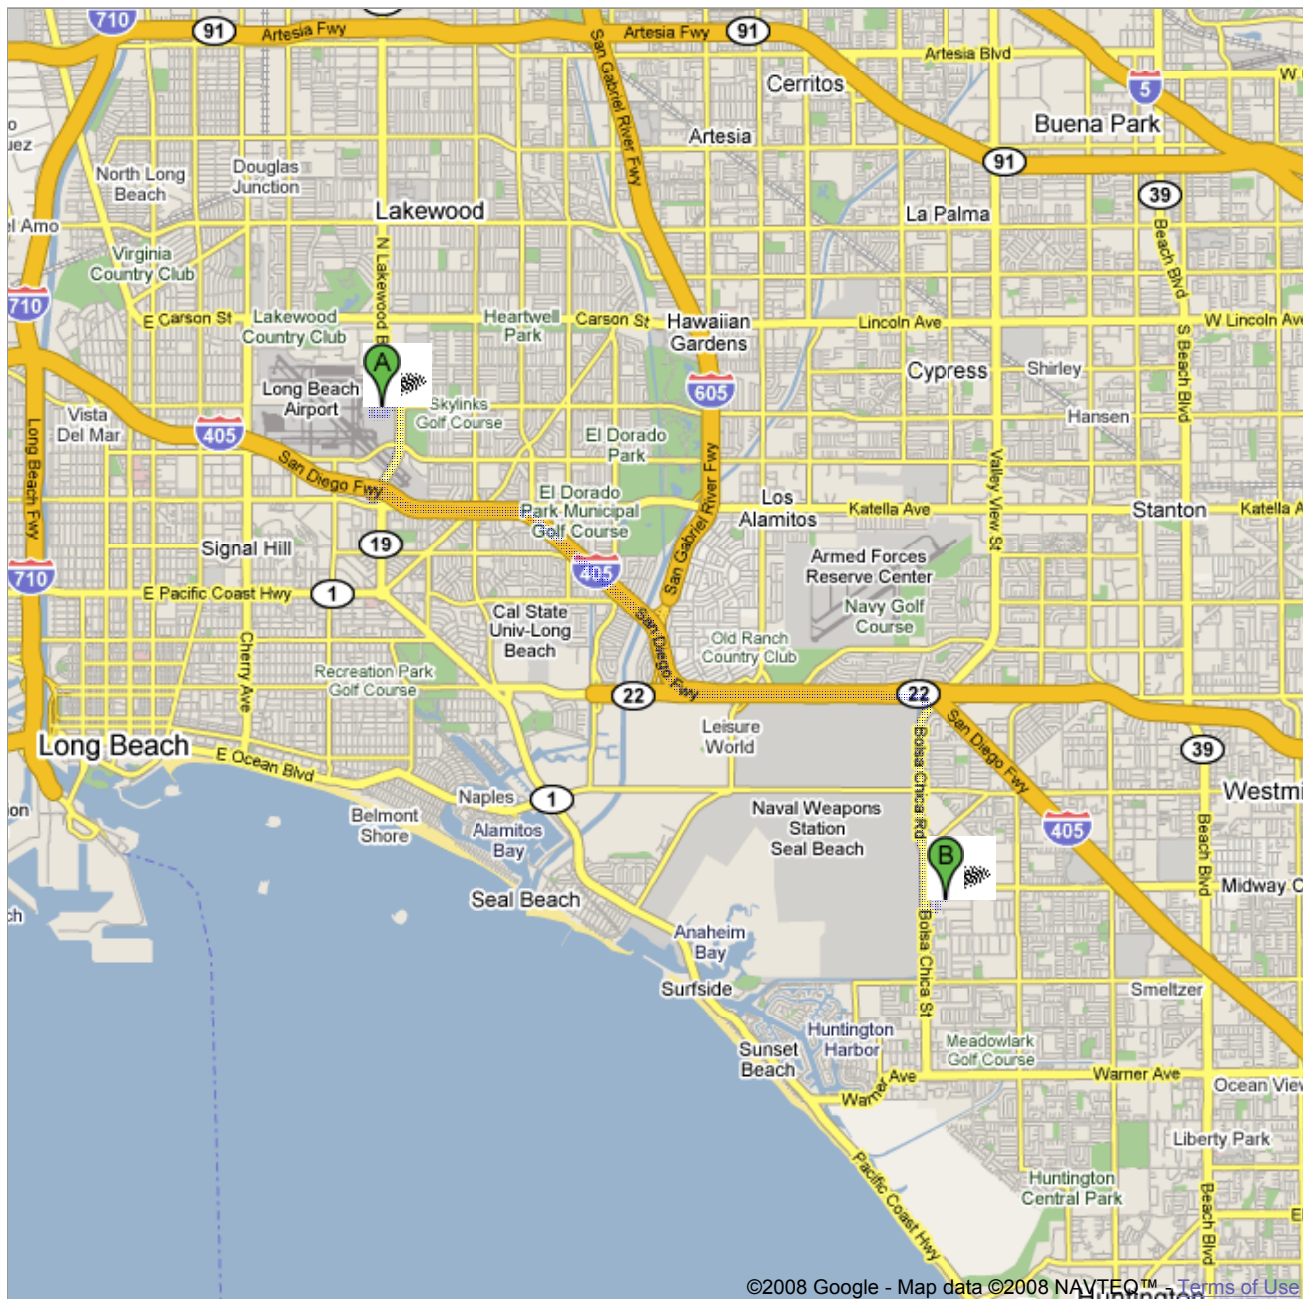

Directions to 5191 Oceanus Dr, Huntington Beach, CA 92649
11.3 mi – about 18 mins

Save trees. Go green!
Download Google Maps on your phone at google.com/gmm

Long Beach Airport

- | | | |
|---|---------------------------------------------------------------------------------------------------------------------|----------------------------|
| | 1. Head west on E Donald Douglas Dr toward Barbara London Dr
About 1 min | go 0.4 mi
total 0.4 mi |
| ➔ | 2. Turn right to stay on E Donald Douglas Dr | go 0.2 mi
total 0.6 mi |
| ➔ | 3. Turn right at N Lakewood Blvd
About 3 mins | go 1.0 mi
total 1.6 mi |
| ➔ | 4. Turn right onto the I-405 S ramp to San Diego
About 1 min | go 0.4 mi
total 2.0 mi |
| ← | 5. Keep left at the fork, follow signs for Freeway and merge onto I-405 S
About 6 mins | go 6.2 mi
total 8.2 mi |
| ➔ | 6. Slight right at CA-22 E/Garden Grove Fwy (signs for CA-22 E/Garden Grove Fwy/Garden Grove) | go 0.3 mi
total 8.5 mi |
| | 7. Take the exit toward Bolsa Chica Rd | go 0.3 mi
total 8.8 mi |
| | 8. Merge onto Valley View St | go 413 ft
total 8.9 mi |
| | 9. Continue on Bolsa Chica Rd
About 4 mins | go 2.0 mi
total 10.9 mi |
| ← | 10. Turn left at Argosy Ave
About 1 min | go 0.1 mi
total 11.1 mi |
| ← | 11. Turn left at Triton Ln | go 0.1 mi
total 11.2 mi |
| ➔ | 12. Triton Ln turns right and becomes Oceanus Dr | go 459 ft
total 11.3 mi |

5191 Oceanus Dr
Huntington Beach, CA 92649

These directions are for planning purposes only. You may find that construction projects, traffic, weather, or other events may cause conditions to differ from the map results, and you should plan your route accordingly. You must obey all signs or notices regarding your route.

Map data ©2008 NAVTEQ™